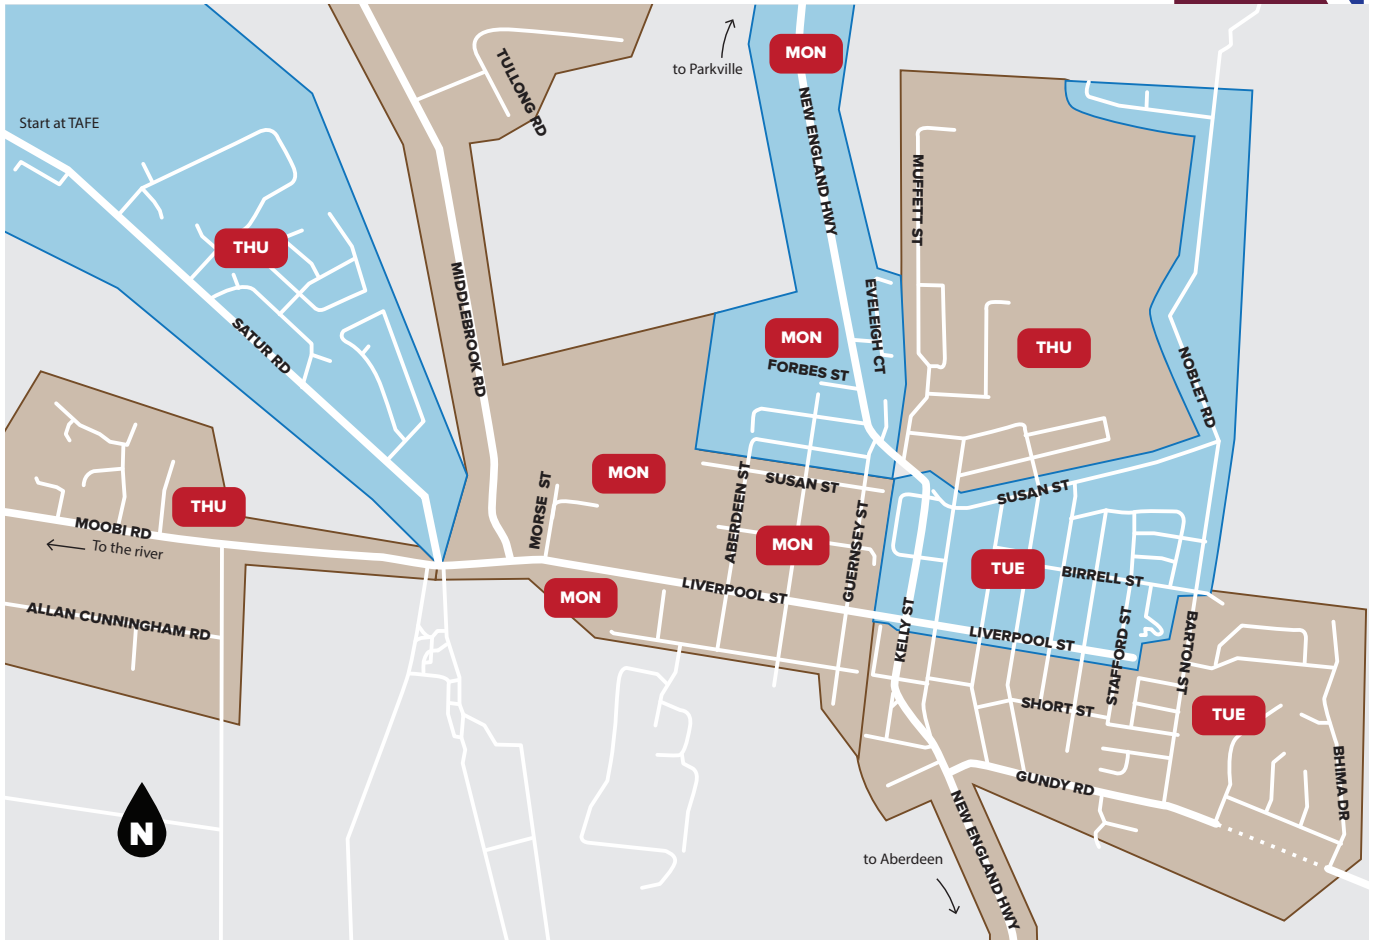

# SCONE WASTE COLLECTION CALENDAR 2020

**JANUARY 2020**

S	M	T	W	Th	F	S
			1	2	3	4
5	6	7	8	9	10	11
12	13	14	15	16	17	18
19	20	21	22	23	24	25
26	27	28	29	30	31	

**FEBRUARY 2020**

S	M	T	W	Th	F	S
						1
2	3	4	5	6	7	8
9	10	11	12	13	14	15
16	17	18	19	20	21	22
23	24	25	26	27	28	29

**MARCH 2020**

S	M	T	W	Th	F	S
1	2	3	4	5	6	7
8	9	10	11	12	13	14
15	16	17	18	19	20	21
22	23	24	25	26	27	28
29	30	31				

**APRIL 2020**

S	M	T	W	Th	F	S
			1	2	3	4
5	6	7	8	9	10	11
12	13	14	15	16	17	18
19	20	21	22	23	24	25
26	27	28	29	30		

My bin day:  Monday  Tuesday  Wednesday  Thursday  Friday

My recycling bin goes out on:  BLUE WEEKS  BROWN WEEKS

Place your bins out on the kerb the night before collection day.  
Bins not collected Christmas Day, New Year's Day and Good Friday - look out for announcements.