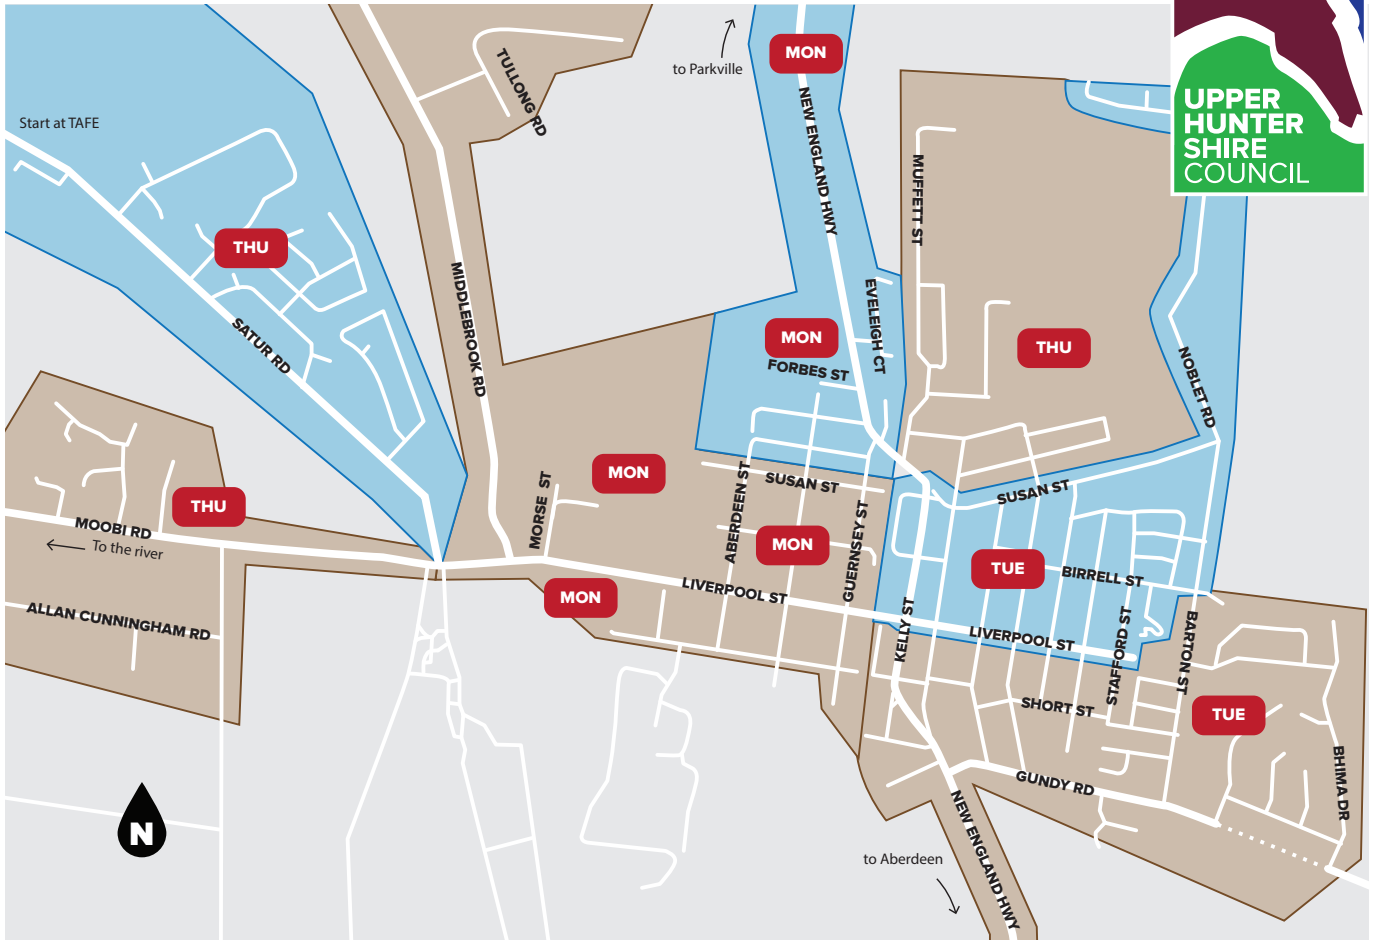

SCONE WASTE COLLECTION CALENDAR 2021

JANUARY 2021

S	M	T	W	Th	F	S
					1	2
3	4	5	6	7	8	9
10	11	12	13	14	15	16
17	18	19	20	21	22	23
24	25	26	27	28	29	30

FEBRUARY 2021

S	M	T	W	Th	F	S
	1	2	3	4	5	6
7	8	9	10	11	12	13
14	15	16	17	18	19	20
21	22	23	24	25	26	27
28						

MARCH 2021

S	M	T	W	Th	F	S
	1	2	3	4	5	6
7	8	9	10	11	12	13
14	15	16	17	18	19	20
21	22	23	24	25	26	27
28	29	30	31			

APRIL 2021

S	M	T	W	Th	F	S
				1	2	3
4	5	6	7	8	9	10
11	12	13	14	15	16	17
18	19	20	21	22	23	24
25	26	27	28	29	30	

My bin day: Monday Tuesday Wednesday Thursday Friday

My recycling bin goes out on: BLUE WEEKS BROWN WEEKS

Place your bins out on the kerb the night before collection day.
Bins not collected Christmas Day, New Year's Day and Good Friday - look out for announcements.