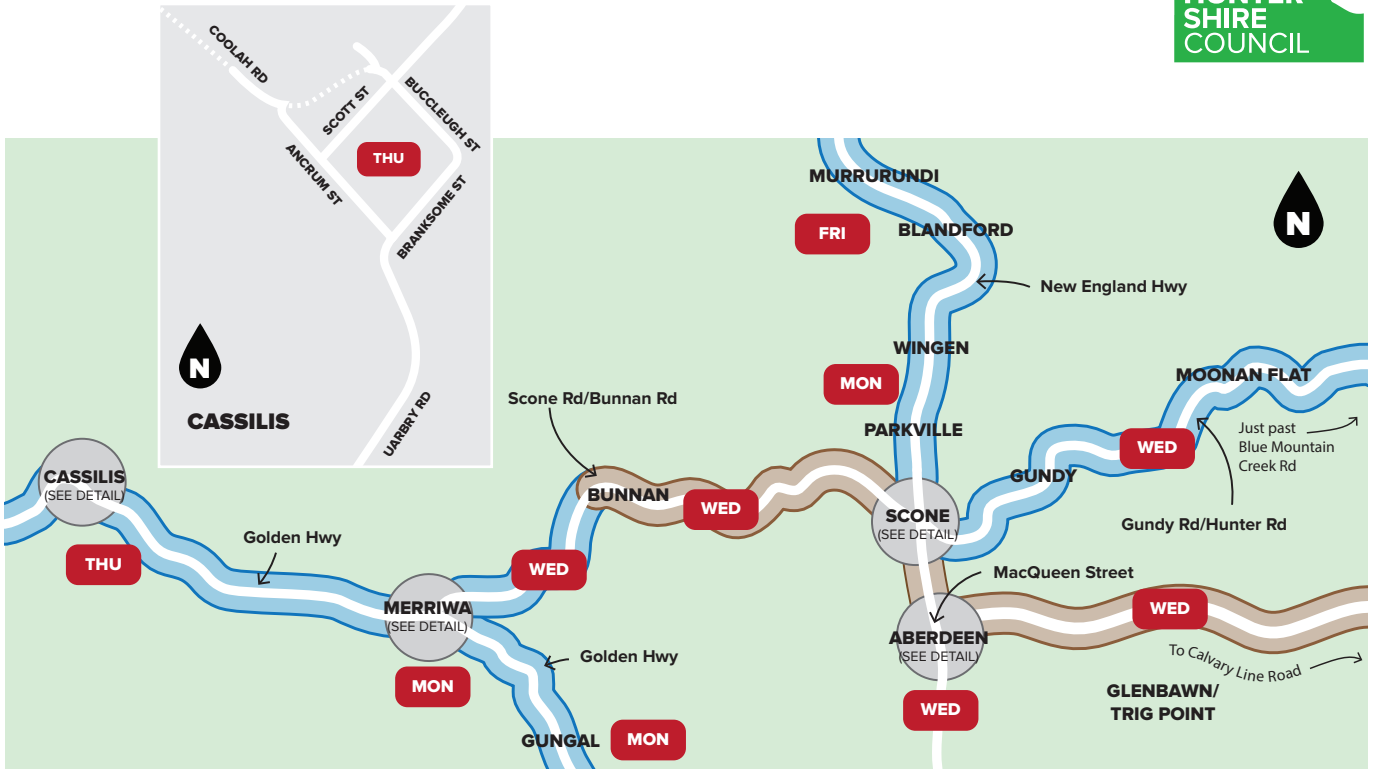

REGIONAL UPPER HUNTER WASTE COLLECTION CALENDAR 2021

JANUARY 2021						
S	M	T	W	Th	F	S
31					1	2
3	4	5	6	7	8	9
10	11	12	13	14	15	16
17	18	19	20	21	22	23
24	25	26	27	28	29	30

FEBRUARY 2021						
S	M	T	W	Th	F	S
	1	2	3	4	5	6
7	8	9	10	11	12	13
14	15	16	17	18	19	20
21	22	23	24	25	26	27
28						