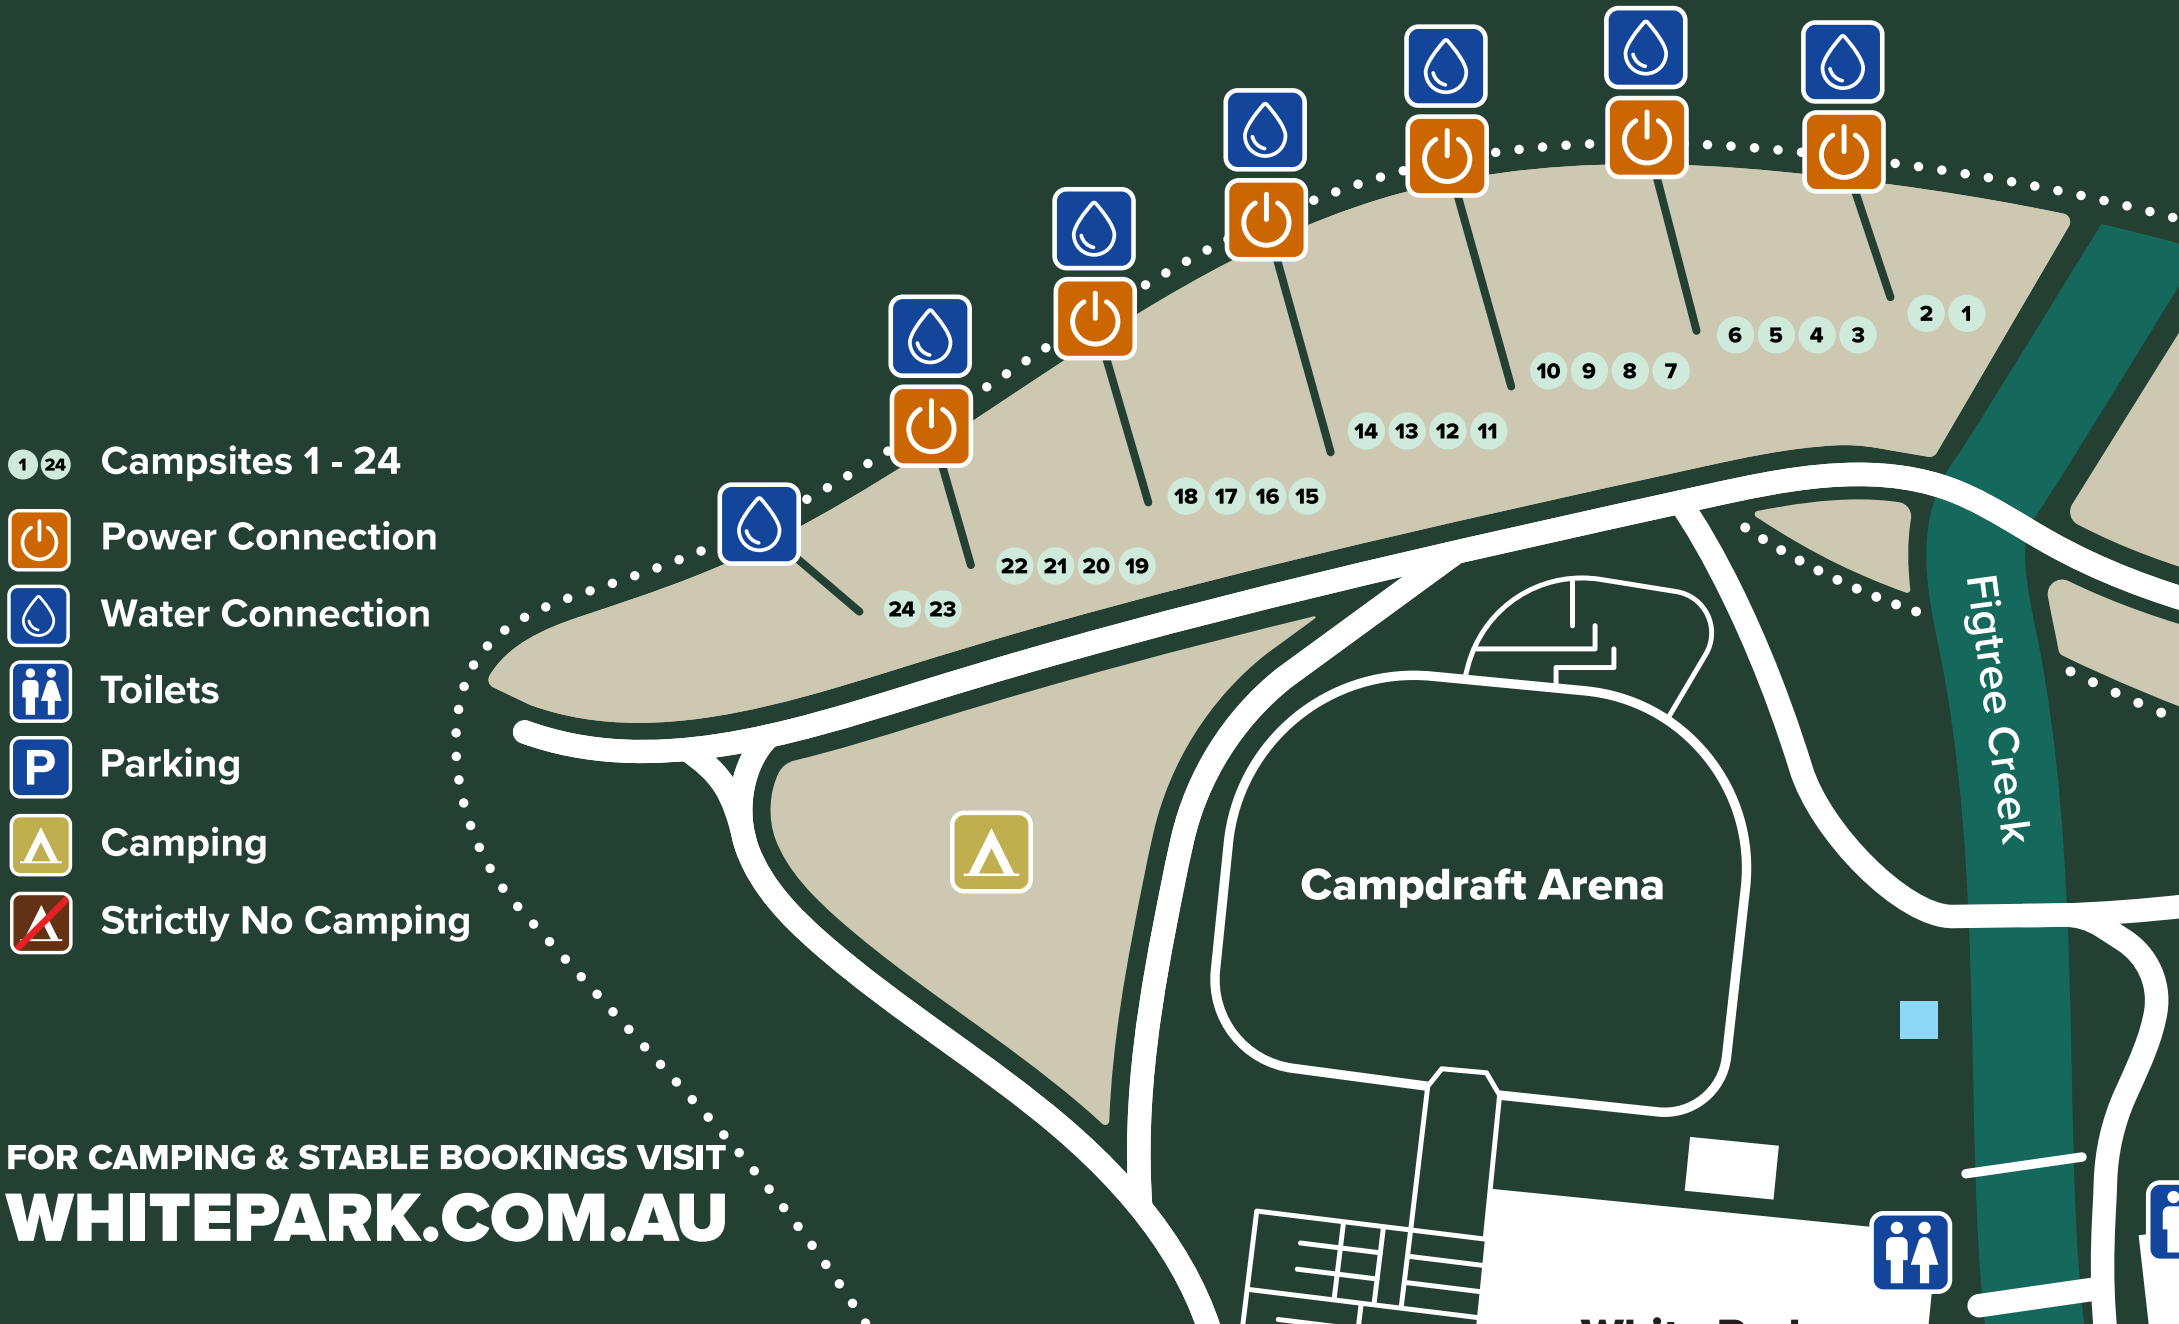

# White Park

- 1 24 Campsites 1 - 24
- Power Connection
- Water Connection
- Toilets
- Parking
- Camping
- Strictly No Camping

FOR CAMPING & STABLE BOOKINGS VISIT  
**WHITEPARK.COM.AU**