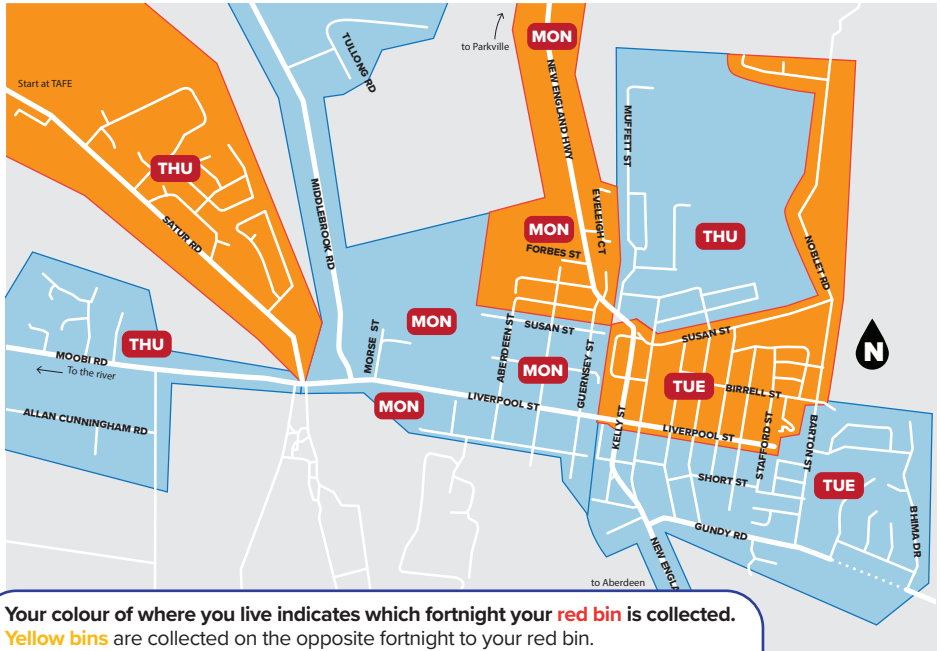

Polystyrene foam

Clothing, footwear or textiles

Single-use nappies

Broken crockery or glassware

Ropes and hoses

Score Waste Collection Calendar 2025

Your colour of where you live indicates which fortnight your red bin is collected.
Yellow bins are collected on the opposite fortnight to your red bin.
Green bins are collected every week.
 Bins must be placed on the kerb the night before your collection day.

January 2025

S	M	T	W	Th	F	S
			1	2	3	4
5	6	7	8	9	10	11
12	13	14	15	16	17	18
19	20	21	22	23	24	25
26	27	28	29	30	31	

February 2025

S	M	T	W	Th	F	S
						1
2	3	4	5	6	7	8
9	10	11	12	13	14	15
16	17	18	19	20	21	22
23	24	25	26	27	28	

Merriwa Waste Collection Calendar 2025

Your colour of where you live indicates which fortnight your red bin is collected.
Yellow bins are collected on the opposite fortnight to your red bin.
Green bins are collected every week.
 Bins must be placed on the kerb the night before your collection day.

Aberdeen Waste Collection Calendar 2025

Your colour of where you live indicates which fortnight your red bin is collected.
Yellow bins are collected on the opposite fortnight to your red bin.
Green bins are collected every week.
 Bins must be placed on the kerb the night before your collection day.