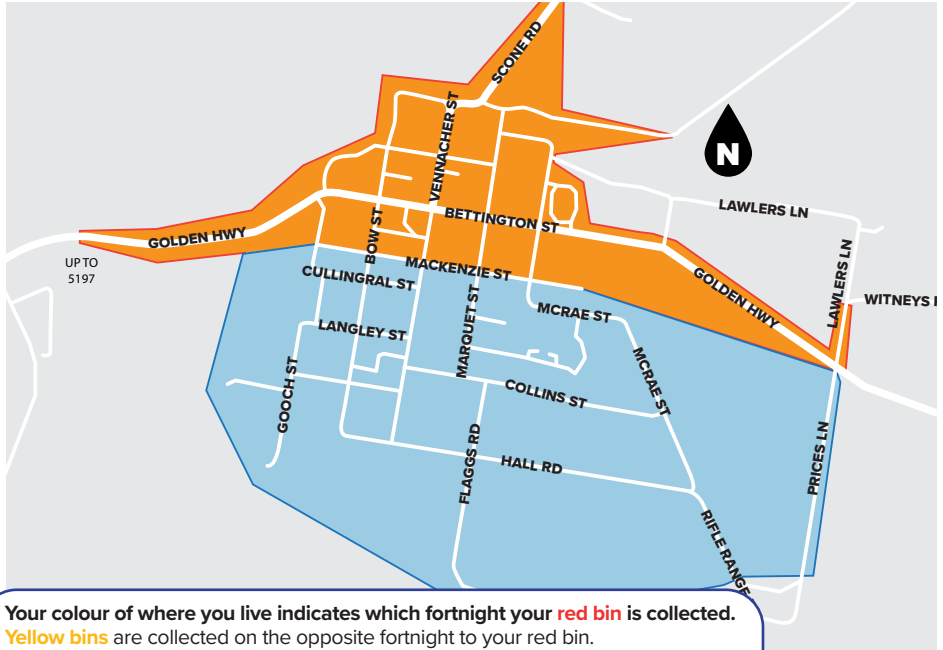

March 2025

S	M	T	W	Th	F	S
						1
2	3	4	5	6	7	8
9	10	11	12	13	14	15
16	17	18	19	20	21	22
23	24	25	26	27	28	29
30	31					

April 2025

S	M	T	W	Th	F	S
		1	2	3	4	5
6	7	8	9	10	11	12
13	14	15	16	17	18	19
20	21	22	23	24	25	26
27	28	29	30			

May 2025

S	M	T	W	Th	F	S
				1	2	3
4	5	6	7	8	9	10
11	12	13	14	15	16	17
18	19	20	21	22	23	24
25	26	27	28	29	30	31

June 2025

S	M	T	W	Th	F	S
1	2	3	4	5	6	7
8	9	10	11	12	13	14
15	16	17	18	19	20	21
22	23	24	25	26	27	28
29	30					

Merriwa Waste Collection Calendar 2025

Your colour of where you live indicates which fortnight your red bin is collected.
Yellow bins are collected on the opposite fortnight to your red bin.
Green bins are collected every week.
 Bins must be placed on the kerb the night before your collection day.

Aberdeen Waste Collection Calendar 2025

Your colour of where you live indicates which fortnight your red bin is collected.
Yellow bins are collected on the opposite fortnight to your red bin.
Green bins are collected every week.
 Bins must be placed on the kerb the night before your collection day.